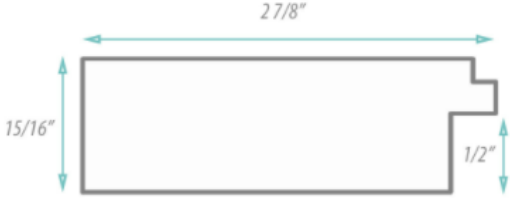

# SPECIFICATION SHEET

**FRAMED MIRROR**  
**MODEL#: FM 80743-21X30**

## FRAMED MIRRORS COLLECTION

- FEATURES:**
- ONE 21X30" HIGH RESOLUTION SILVER PLATE GLASS MIRROR SIZE W/ DECORATIVE FRAME.
  - "WALL HUGGER" HANGER FOR MOUNTING INCLUDED.
  - STANDARD MOUNTING STYLE IS VERTICAL. FOR HORIZONTAL, PLEASE SPECIFY WHEN ORDERING.
  - PACKED IN FOUR WALL (FOLDED DOUBLE WALL) CORRUGATION.
  - STYLE: MODERN
  - COLOR: WHITE
  - FINISH: MATTE

- MIRROR FINISHES:**
- FLAT POLISHED EDGE
  - BEVELED EDGE

**OVERALL SIZE DIMENSION: 25 1/2" WIDE X 34 1/2" HIGH X 1" DEEP**